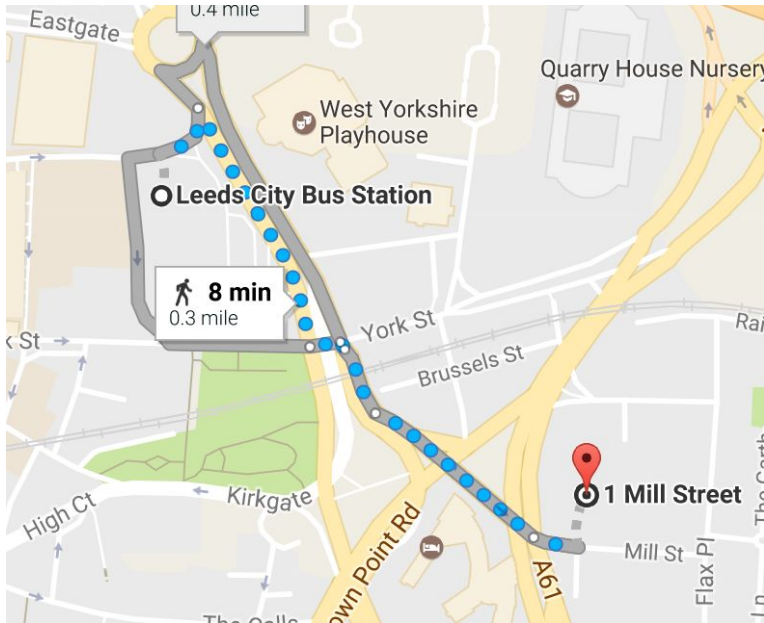

From the train station – 15 minutes on foot (see map) or taxi £5

From the bus station – 5 minutes on foot (see map) or taxi £3

www.wymetro.com for more bus information

0044 113 202 2117 – taxi company

1 Mill Street, Leeds, England LS9 8NA

00447896609104
info@englishsteps.co.uk
www.englishsteps.co.uk

Directions

Our address: 1 Mill Street, Leeds, England LS9 8NA

We will be based in Flat 53 to welcome students, please ring the buzzer at the gates when you arrive. If you have any problems, contact Harry on 00447896609104.

Pictures of 1 Mill Street from the outside:

1 Mill Street, Leeds, England LS9 8NA

00447896609104
info@englishsteps.co.uk
www.englishsteps.co.uk

E: info@englishsteps.co.uk
T: 00447896609104
Skype: EnglishStepsLeeds

Directions from the Bus Station

Directions from the Train Station: